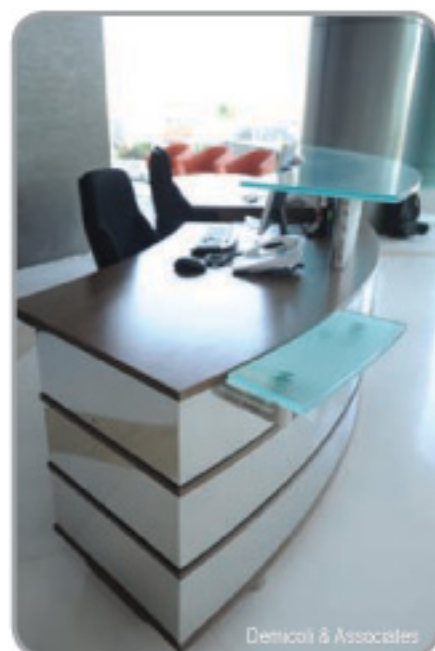

Demicoli & Associates