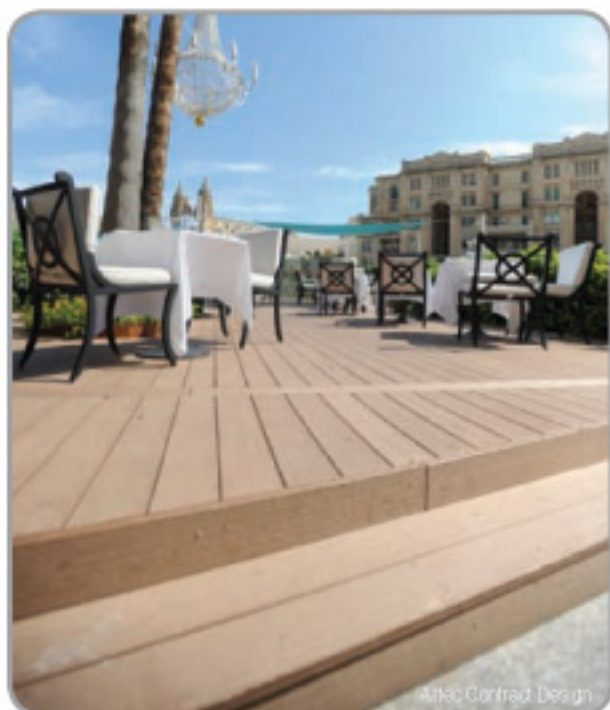

contract **furniture** specialists